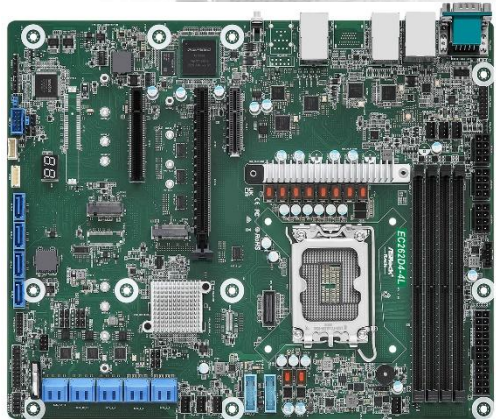

NB2U-EC262D4S-4L 2U Short Rackmount Server

PRODUCT HIGHLIGHTS

Support 1 x Intel® Xeon® E-2400 & 6300 Series Processor

On-Board Intel® Rapid Storage RAID 0/1/5/10

Redundant Hot-Plug PSU

4 x i210 1GbE RJ45 Ports

Support KVM over IP

Form Factor	504 x 432 x 88mm (2U)
Processor	(1) Intel® Xeon® E-2400 & 6300 Processor
Chipset	Intel® C262 chipset
Memory	(4) DDR5 4800 ECC UDIMM slots
Storage	(4) 3.5" Front Hot-plug Disk Bays (2) 2.5" Internal Fixed Disk Bays
SATA Controller	Intel® C262: 8 x SATA 6Gb/s; support RAID 0, 1, 5, 10
Expansion Slot(s)	(1) PCIe 5.0 x16 (HHHL) (1) PCIe 5.0 x8 (HHHL) (1) PCIe 4.0 x4 (HHHL)
Network	(4) Intel® i210 1GbE RJ45 ports (1) Realtek RTL8211F 1GbE RJ45 Dedicated port for Management
Integrated Graphics	Aspeed AST2600
Rear I/O	(1) UID button w/LED (1) VGA Port (1) Serial Port (2) USB 3.2 Ports (4) 1GbE RJ45 Ports (1) 1GbE RJ45 Port (Management)
Front I/O	(2) USB 2.0 Ports
Power Supply	(2) Hot-Plug 550W 80 PLUS Gold PSU
Server Management	IPMI v2.0 compliant, on board "KVM over IP" support
Environment	Operating temperature: 10°C ~ 35°C / Non-operating temperature: -40°C ~ 70°C